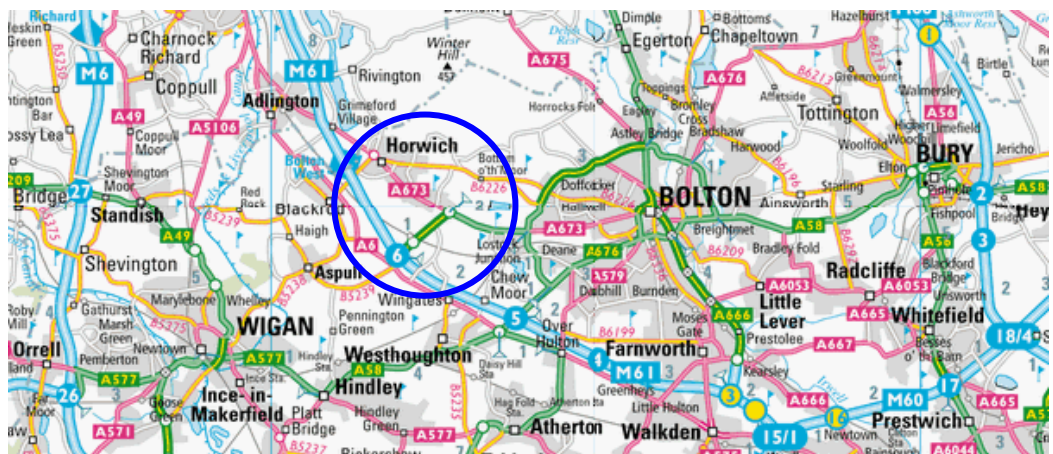

## Directions from the M61

Leave the M61 at Junction 6 and take the exit for the A6027 signposted to the Bolton Wanderers Reebok stadium.

Pass the Horwich Parkway railway station on your left and continue along the road crossing over the roundabout and passing the Reebok stadium also on your left. Continue through the traffic lights (Tesco on your left) to the end of the road and keep in the left lane. At the end of the road turn left at the roundabout onto Chorley New Road – Paragon Business Park is immediately on your left.

## By Rail

Hallmark House is less than 1 mile from Horwich Parkway railway station

**Northern Office**  
Hallmark House  
Paragon Business Park  
Chorley New Road  
Horwich, Bolton  
BL6 6HG

**Midlands Office**  
Bennetts Place  
30-31 High Street  
Market Harborough  
Leicestershire  
LE16 7NL